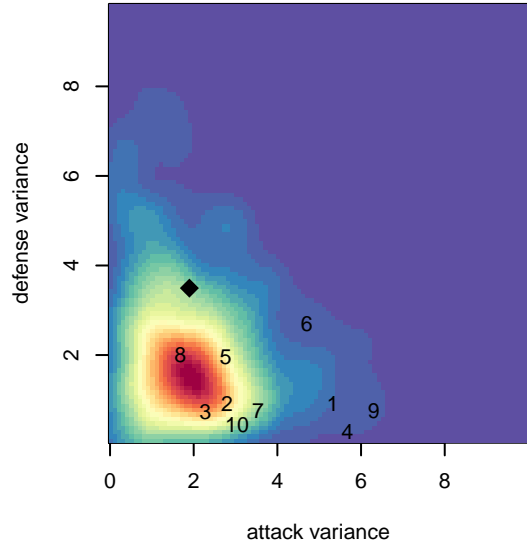

Westside Timbers Mundial B02

Westside Timbers
 Beaverton, OR
 B02 total strength=447
 attack=0.4 defense=0.22
 fall league = PTT-B B02 Timbers Div 1
 spr league = Spr OYS B02 Div 2 Green

alt names used:
 WT B02 Mundial
 WST M02 Mundial – JJ
 Westside Timbers U12 B02 Mundial
 Westside Timbers B02 Mundial
 Westside Timbers B02 Mundial
 Westside Timbers B02 Mundial

**attack and defense variance (black dot)
relative to other teams
and top 10 in region**

**attack and defense rating
relative to others at age
and all opponents in last 13 months**

Performance relative to 13 month average