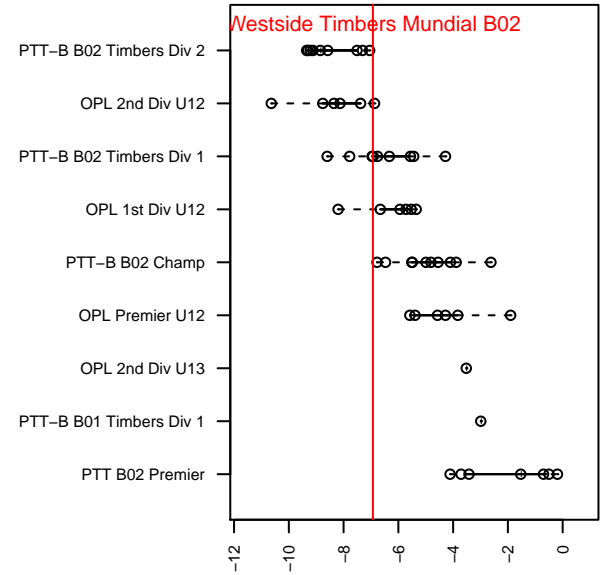

Westside Timbers Mundial B02

Westside Timbers
 Beaverton, OR
 B02 total strength=447
 attack=0.4 defense=0.22
 fall league = PTT-B B02 Timbers Div 1
 spr league = Spr OYS B02 Div 2 Green

alt names used:
 WT B02 Mundial
 WST M02 Mundial – JJ
 Westside Timbers U12 B02 Mundial
 Westside Timbers B02 Mundial
 Westside Timbers B02 Mundial
 Westside Timbers B02 Mundial

**attack and defense variance (black dot)
relative to other teams
and top 10 in region**

**attack and defense rating
relative to others at age
and all opponents in last 13 months**

Performance relative to 13 month average