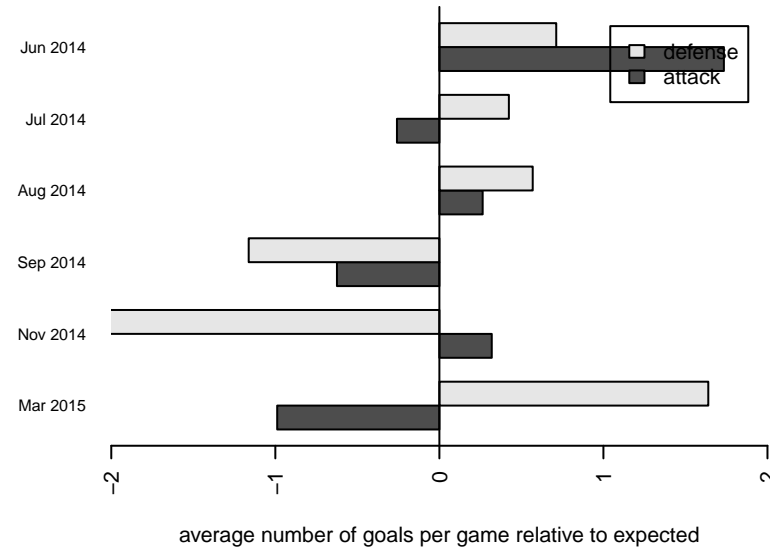

Performance relative to 13 month average