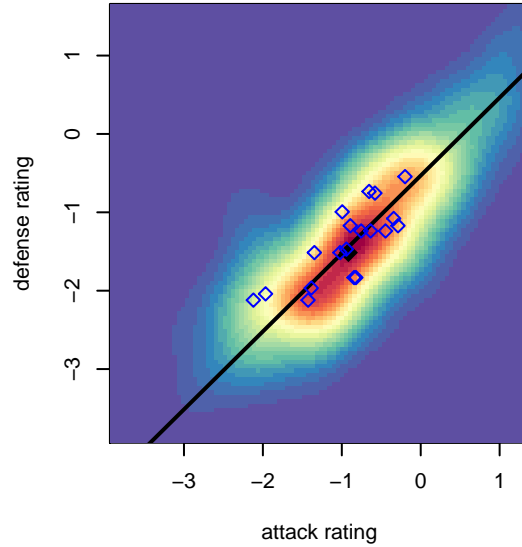

Westside Timbers Mundial B02

Westside Timbers
 Beaverton, OR
 B02 total strength=447
 attack=0.4 defense=0.22
 fall league = PTT-B B02 Timbers Div 1
 spr league = Spr OYS B02 Div 2 Green

alt names used:
 WT B02 Mundial
 WST M02 Mundial – JJ
 Westside Timbers U12 B02 Mundial
 Westside Timbers B02 Mundial
 Westside Timbers B02 Mundial
 Westside Timbers B02 Mundial

**attack and defense variance (black dot)
relative to other teams
and top 10 in region**

**attack and defense rating
relative to others at age
and all opponents in last 13 months**

Performance relative to 13 month average