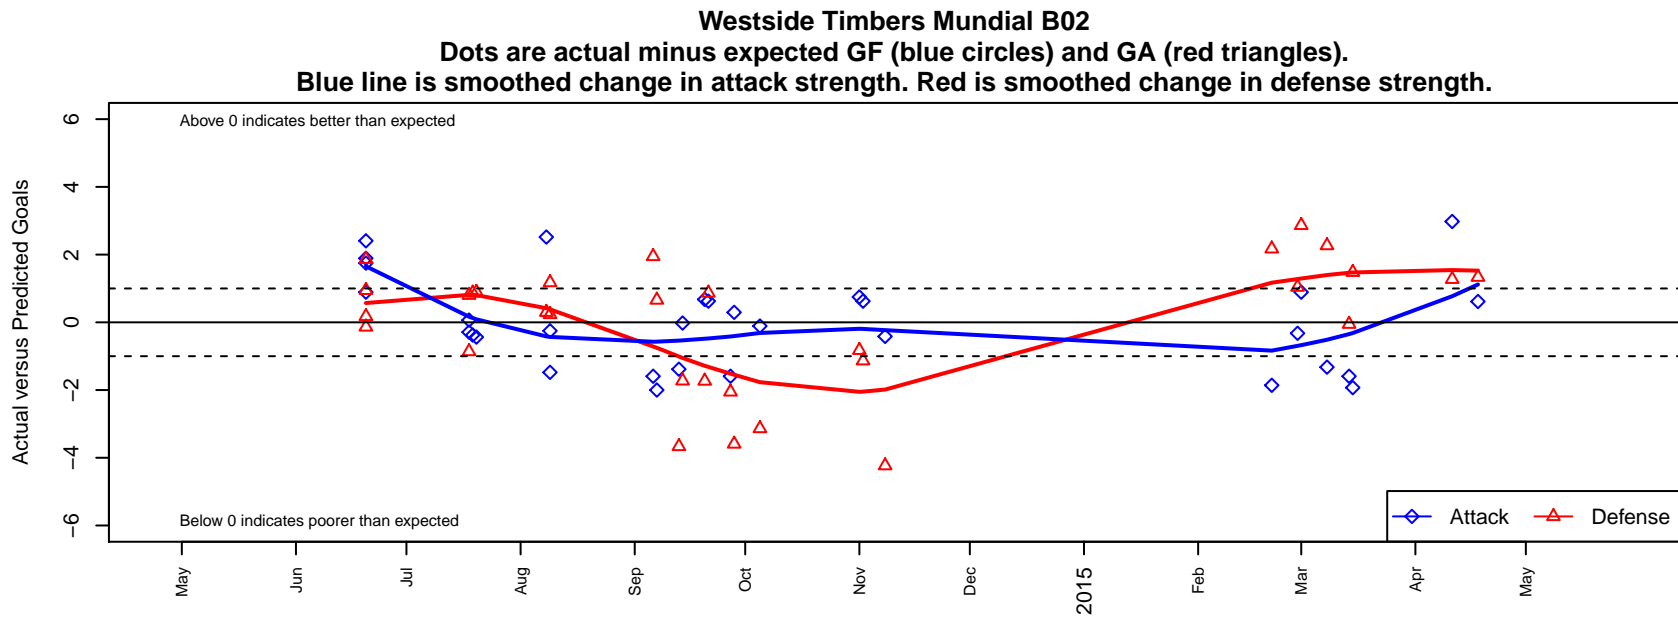

Westside Timbers Mundial B02

Westside Timbers
 Beaverton, OR
 B02 total strength=447
 attack=0.4 defense=0.22
 fall league = PTT-B B02 Timbers Div 1
 spr league = Spr OYS B02 Div 2 Green

alt names used:
 WT B02 Mundial
 WST M02 Mundial – JJ
 Westside Timbers U12 B02 Mundial
 Westside Timbers B02 Mundial
 Westside Timbers B02 Mundial
 Westside Timbers B02 Mundial

**attack and defense variance (black dot)
relative to other teams
and top 10 in region**

**attack and defense rating
relative to others at age
and all opponents in last 13 months**

Performance relative to 13 month average