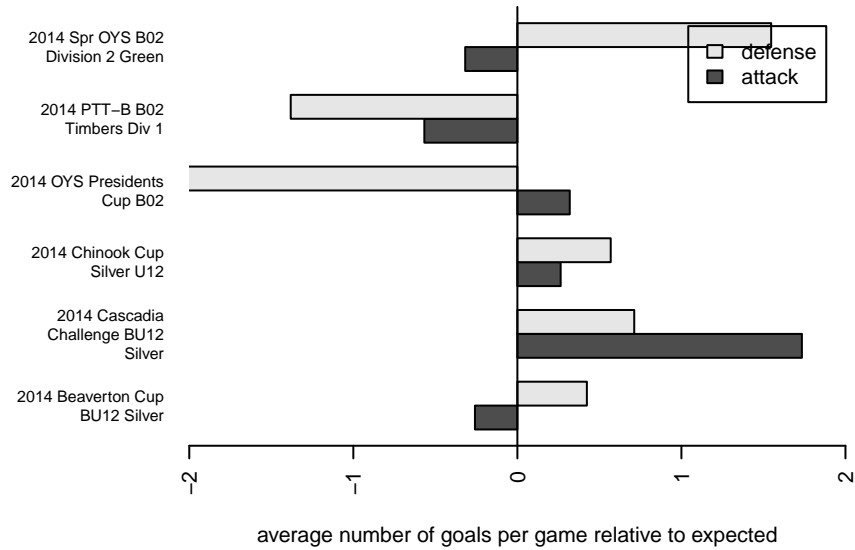

Westside Timbers Mundial B02

Westside Timbers
 Beaverton, OR
 B02 total strength=447
 attack=0.4 defense=0.22
 fall league = PTT-B B02 Timbers Div 1
 spr league = Spr OYS B02 Div 2 Green

alt names used:
 WT B02 Mundial
 WST M02 Mundial – JJ
 Westside Timbers U12 B02 Mundial
 Westside Timbers B02 Mundial
 Westside Timbers B02 Mundial
 Westside Timbers B02 Mundial

Venues played:
 2013 OYS Presidents Cup B02
 2014 Cascadia Challenge BU12 Silver
 2014 Beaverton Cup BU12 Silver
 2014 Chinook Cup Silver U12
 2014 PTT-B B02 Timbers Div 1
 2014 OYS Presidents Cup B02
 2014 Spr OYS B02 Division 2 Green

**attack and defense variance (black dot)
relative to other teams
and top 10 in region**

**attack and defense rating
relative to others at age
and all opponents in last 13 months**

Performance relative to 13 month average